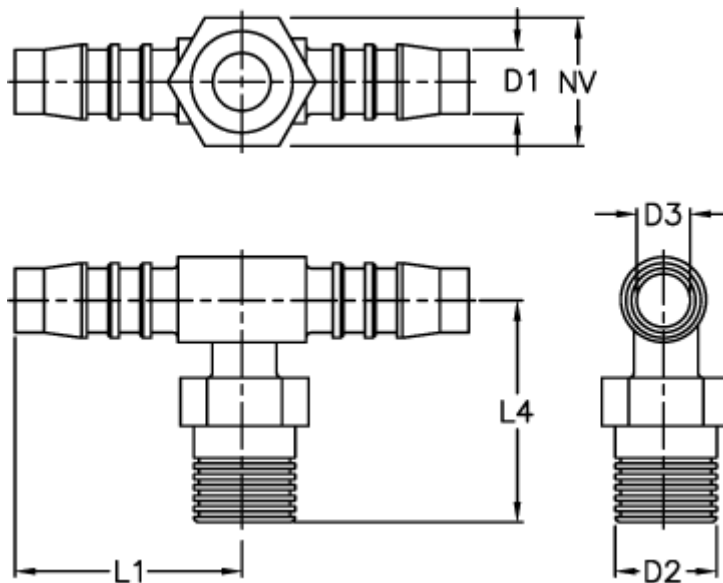

Article number: 027208912010

Description: Norma hose coupling TES 10 / R3/8

Measures

D1 = 10
D2 = R3/8
D3 = 7.0
L1 = 35.5
L4 = 30.0
NV = 17